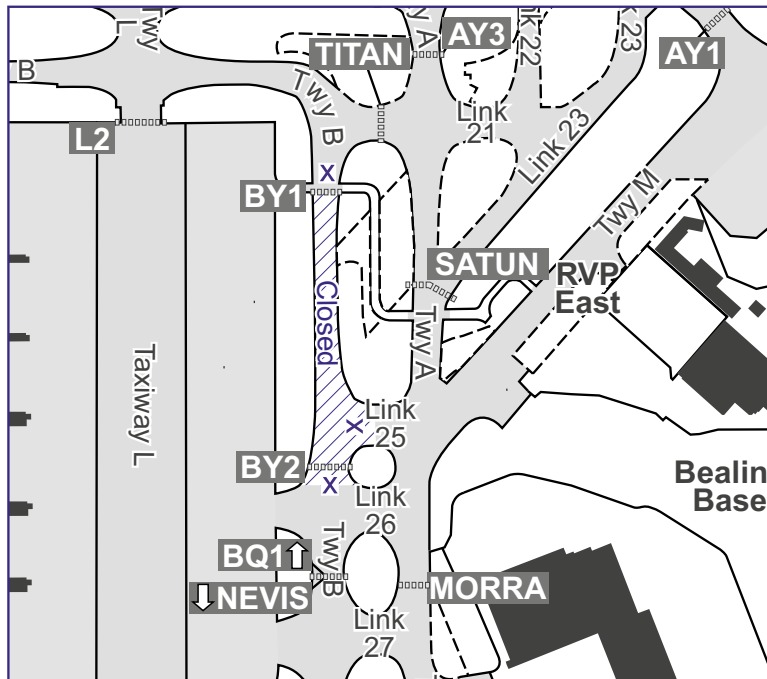

Date Of Publication

01 Jun 2023

Notes

- (a) All times are UTC.
- (b) References are to the UK AIP.
- (c) Information, where applicable, should also be used to amend appropriate charts.

HEATHROW AIRPORT (EGLL) - TAXIWAY BRAVO EAST BETWEEN BY1 AND LINK 26 CLOSED DUE TO WIP

- 1** Heathrow Airport (EGLL) - Taxiway Bravo East between BY1 and Link 26 closed to due to WIP **from 01 June 2023 until 17 November 2023.**

SUPPLEMENT TWY BRAVO - WORKS AREA CLOSURE

060_CR07035_SUP_EGLL TWY BRAVO_GRAPHIC DRAWN 10 MAY 23