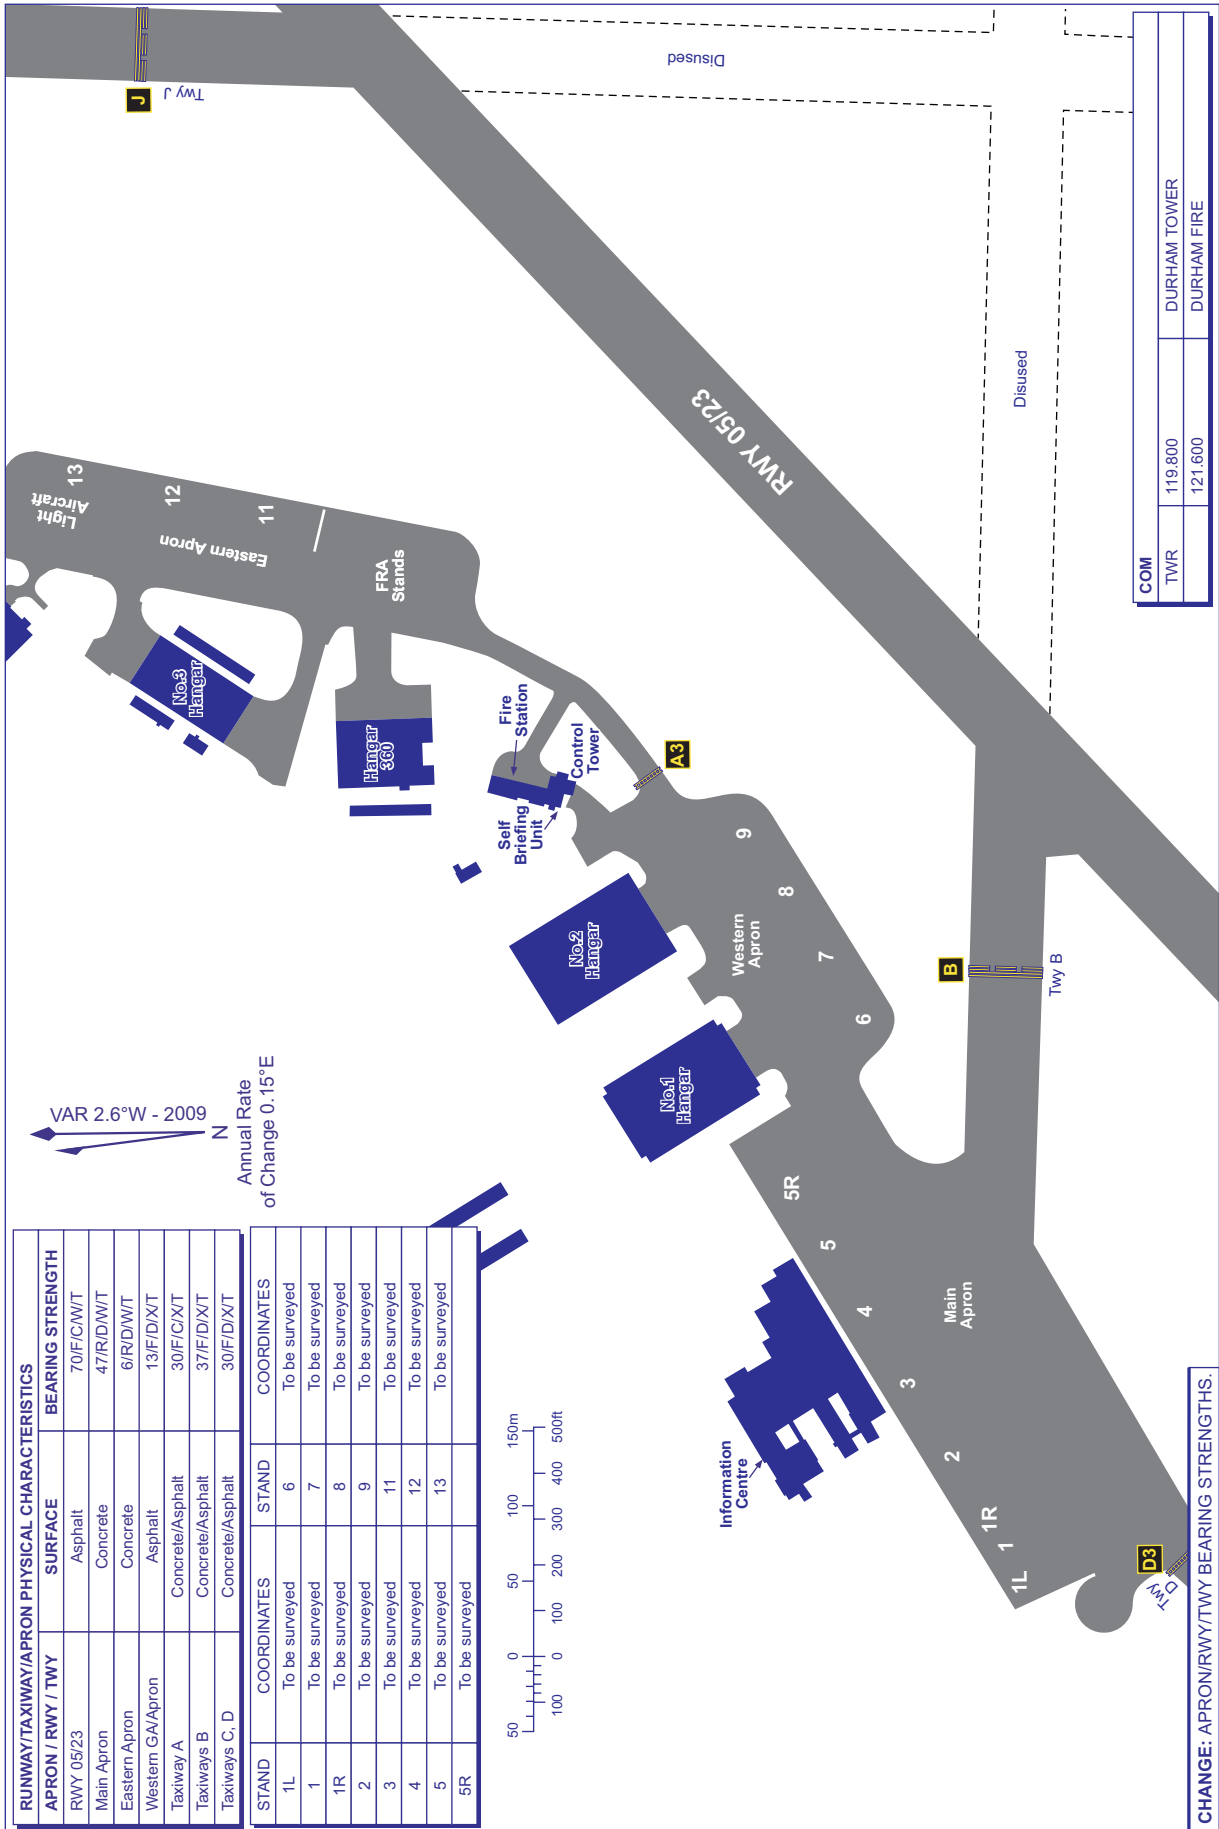

DURHAM TEES VALLEY
EGNV

AD ELEV 120FT

ARP 543033N 0012546W

AIRCRAFT PARKING/DOCKING
CHART - ICAO

AERO INFO DATE 2 OCT 09