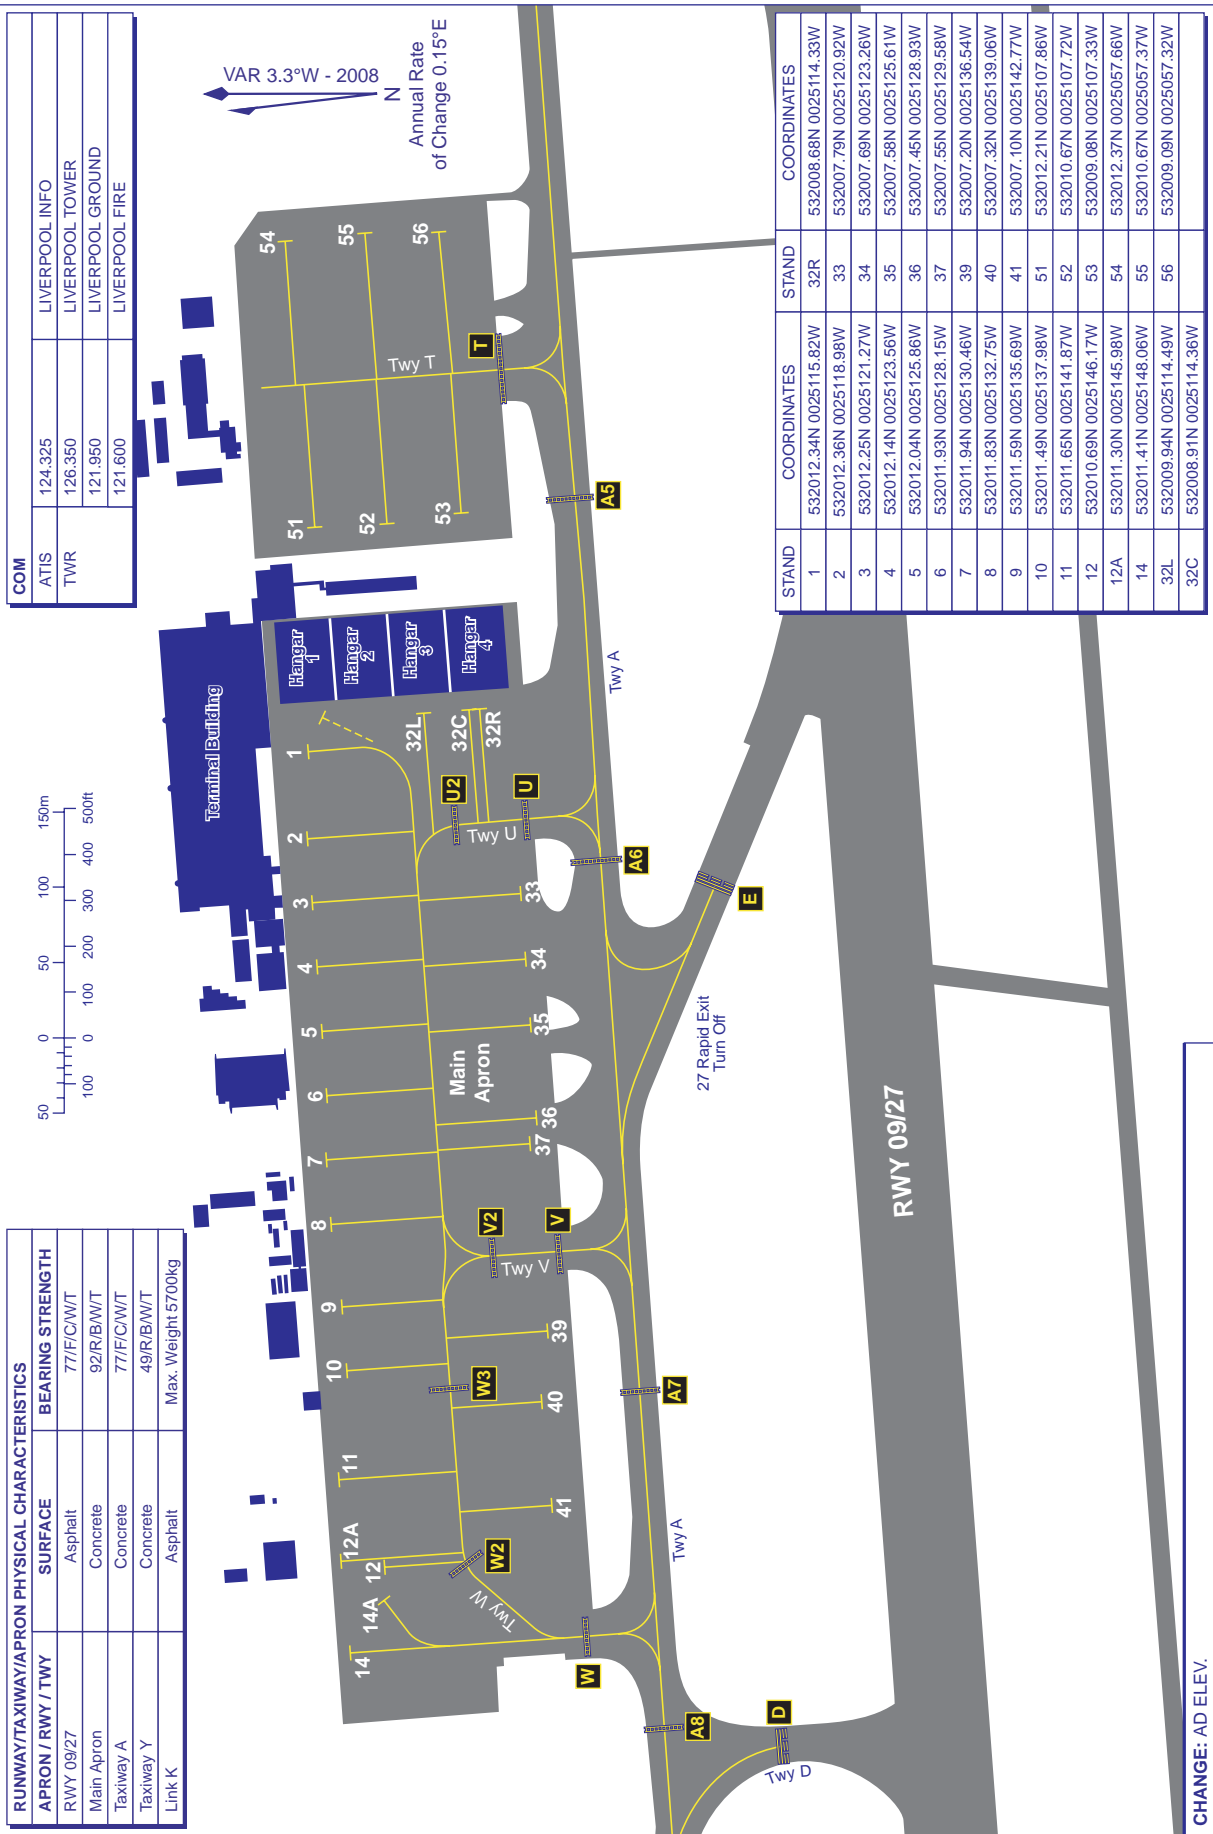

**AIRCRAFT PARKING/DOCKING  
CHART - ICAO**

AD ELEV 81FT

ARP 532001N 0025059W

**LIVERPOOL  
EGGP**

CHANGE: AD ELEV.

AERO INFO DATE 25 MAY 09