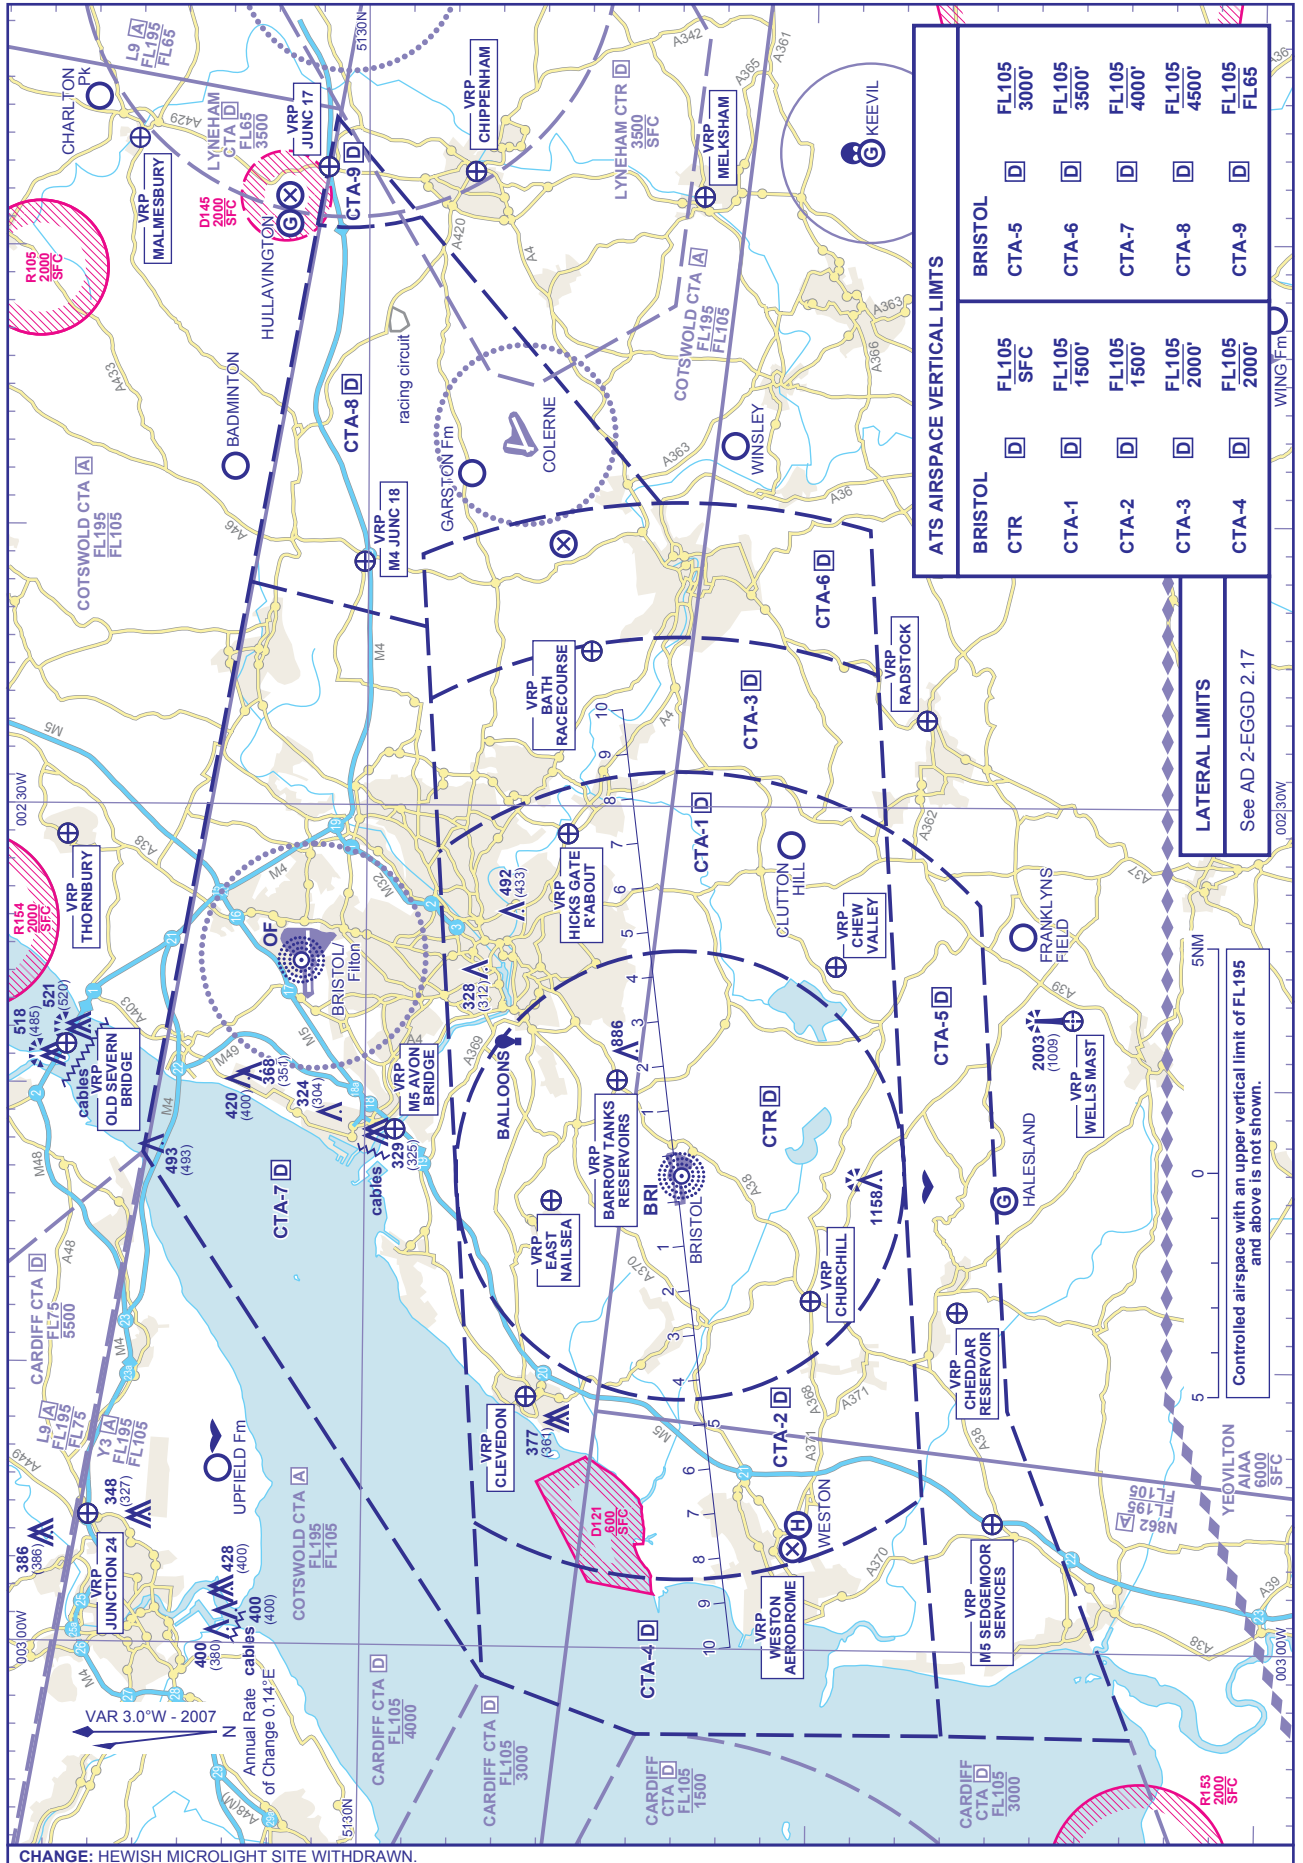

CONTROL ZONE AND CONTROL AREA CHART

BRISTOL

AERO INFO DATE 22 OCT 09

**INTENTIONALLY BLANK**