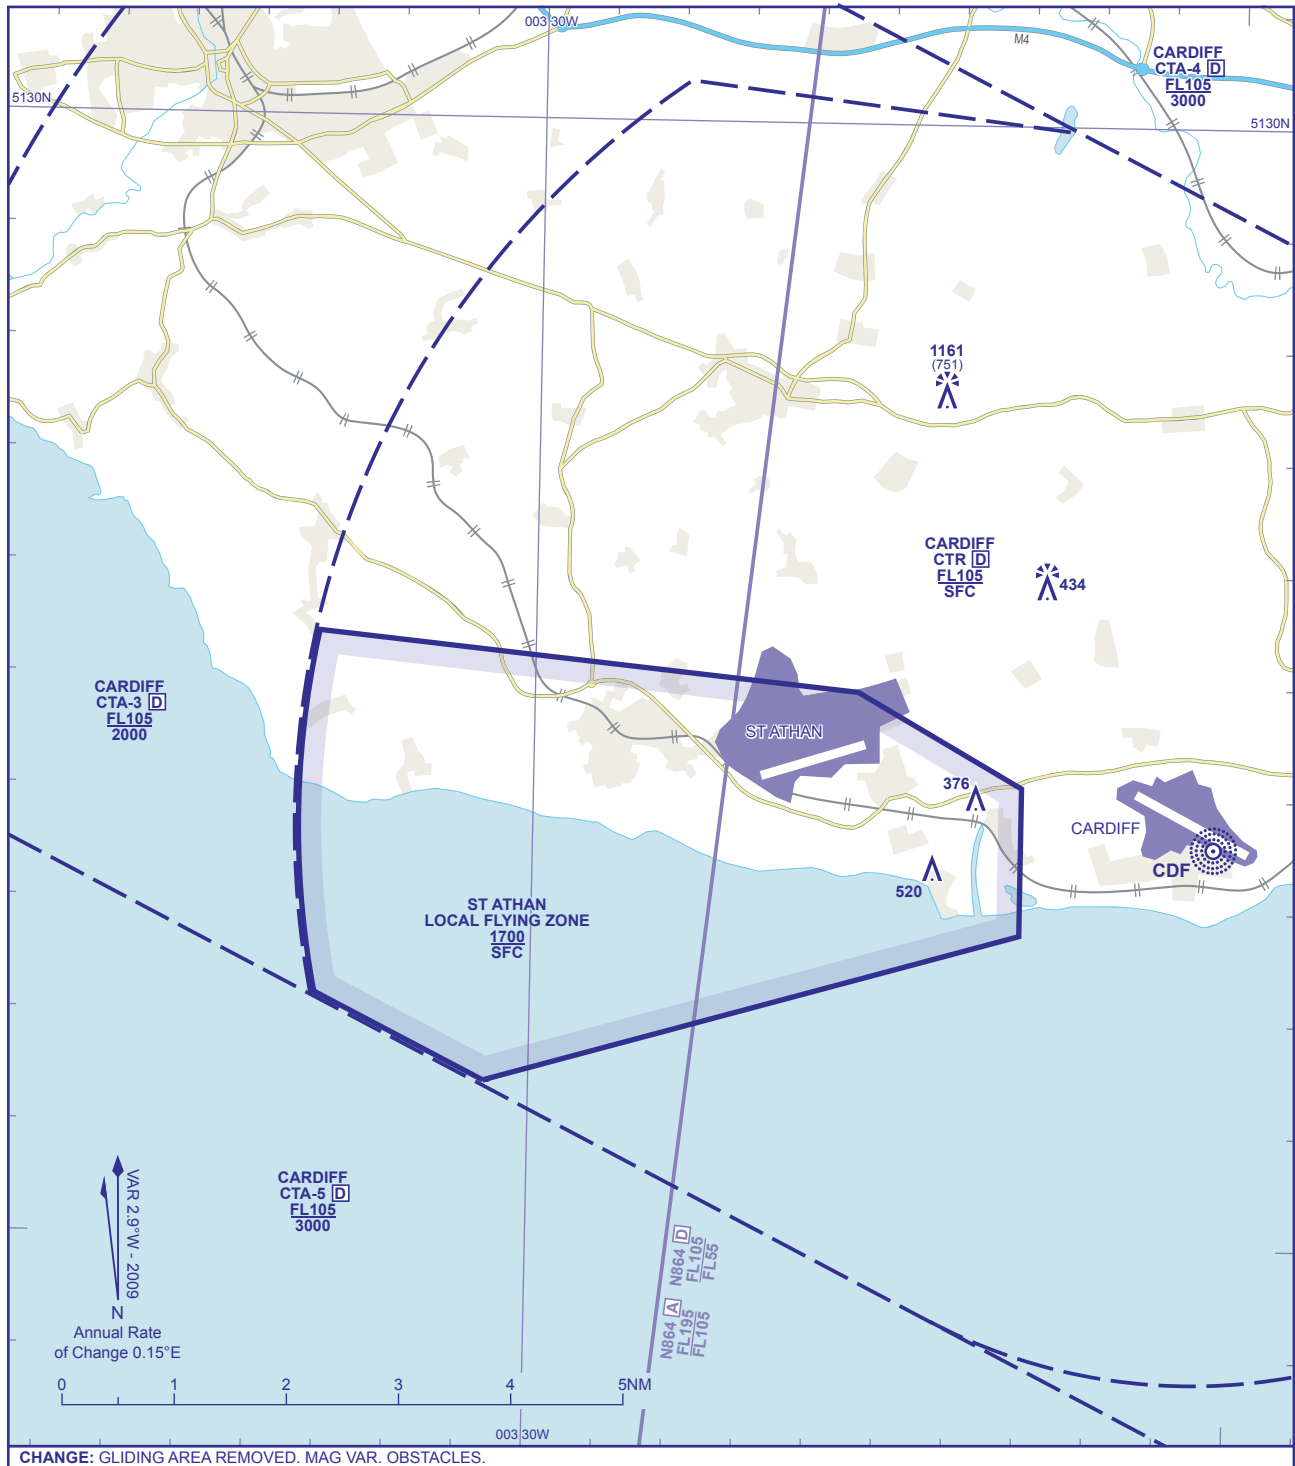

ST ATHAN LOCAL FLYING ZONE

CARDIFF

CHANGE: GLIDING AREA REMOVED. MAG VAR. OBSTACLES.

AERO INFO DATE 7 SEP 09