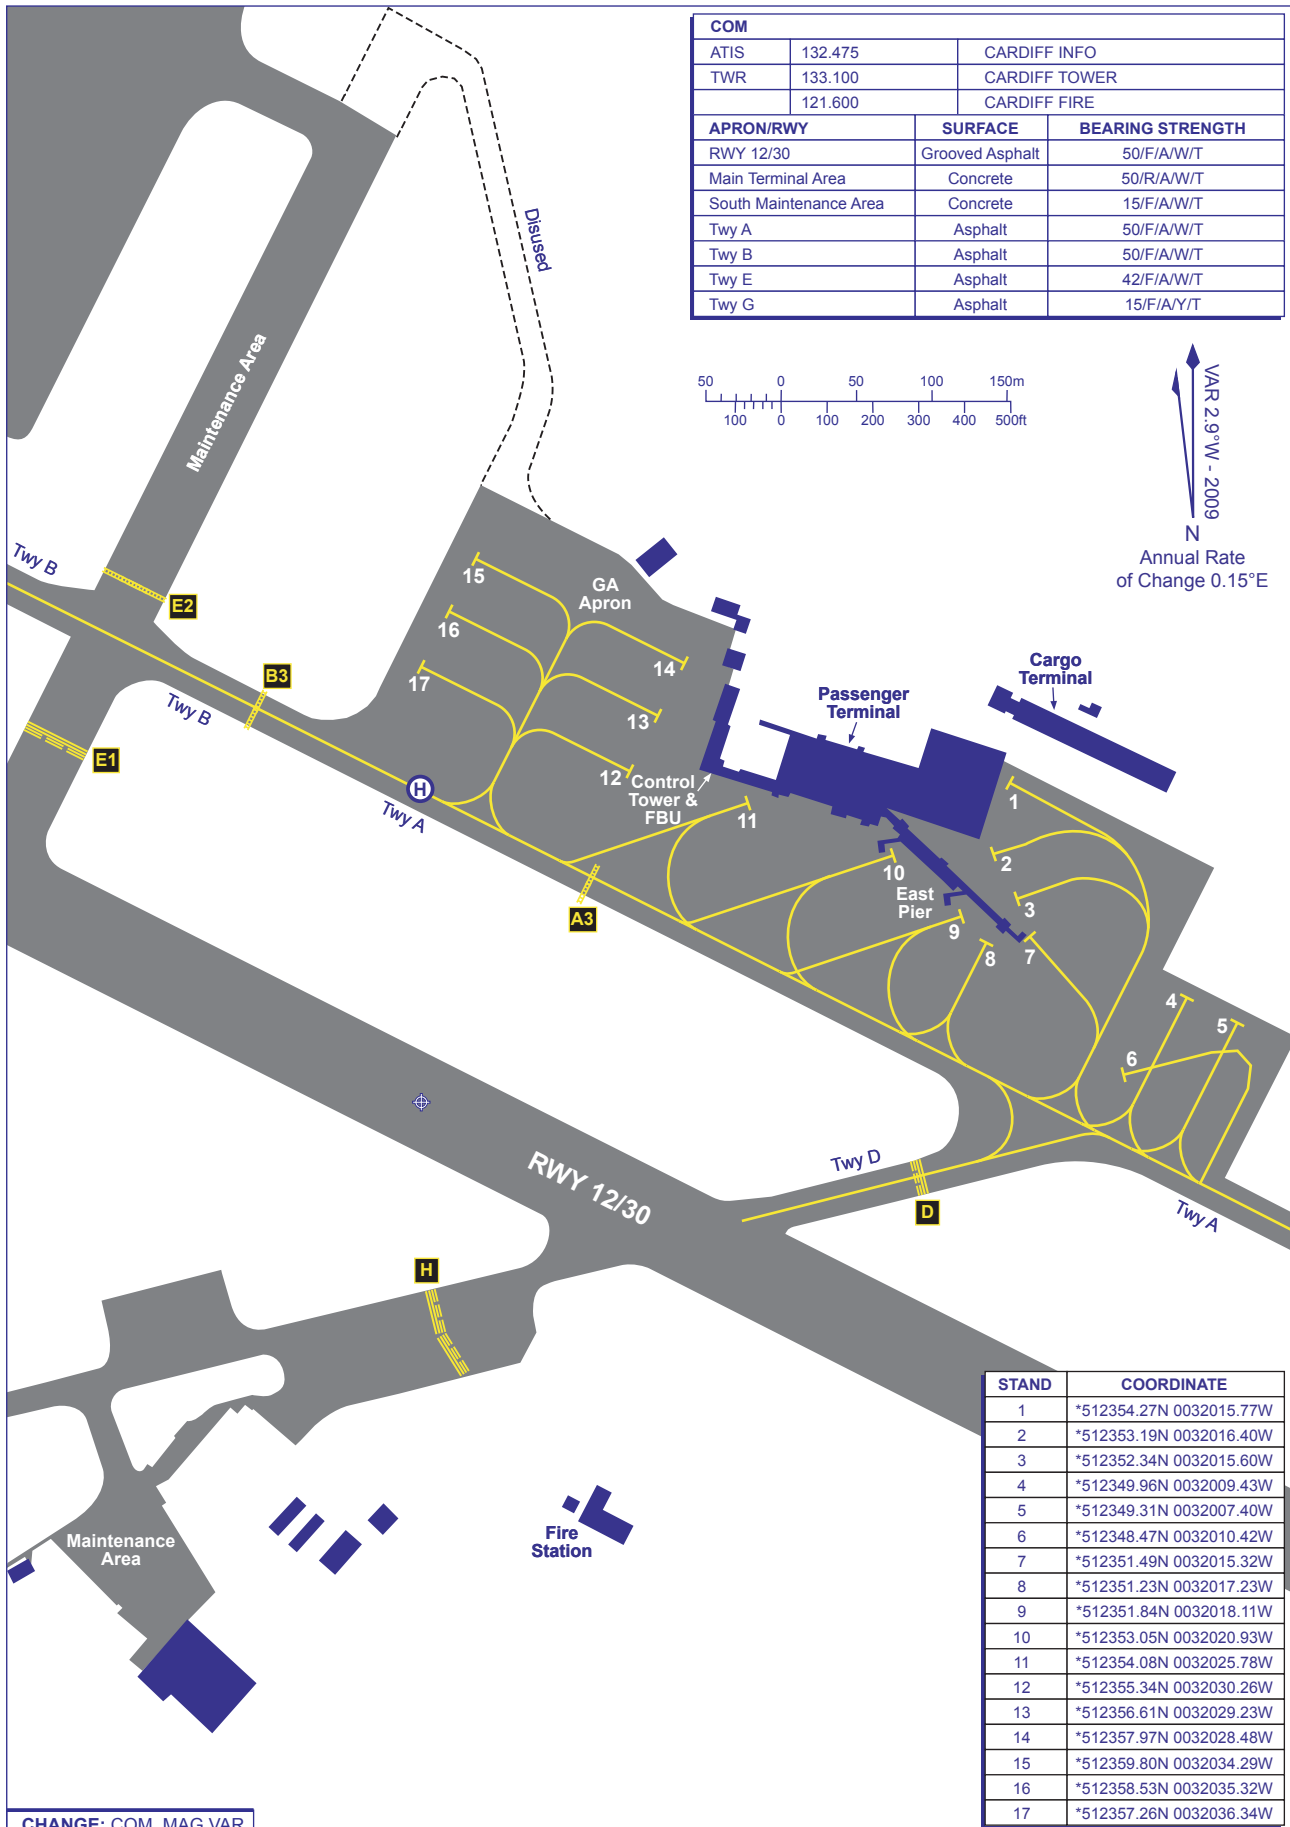

**AIRCRAFT PARKING/DOCKING
CHART - ICAO**

ARP 512348N 0032036W

AD ELEV 220FT

**CARDIFF
EGFF**

CHANGE: COM. MAG VAR.

AERO INFO DATE 20 NOV 09